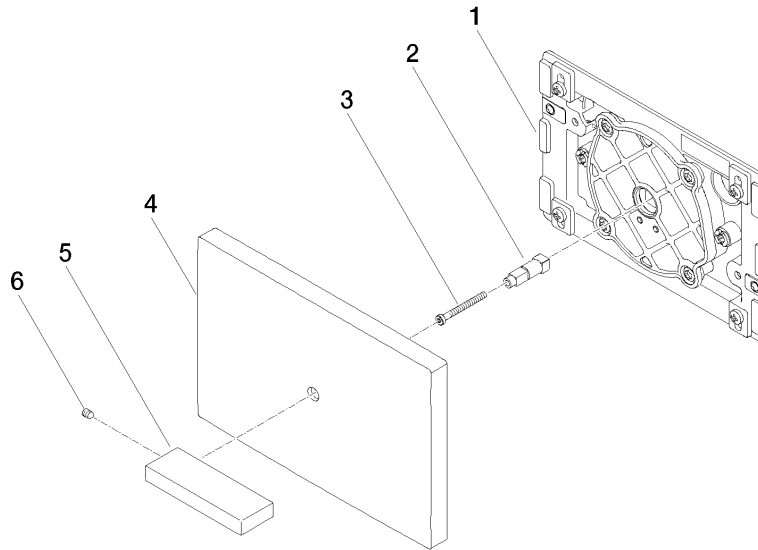

Cover plate for the concealed WC cistern made by TeCe - Brushed Dark  
Platinum

IMO

12 660 979  
mm [inches]

Cover plate for the concealed WC cistern made by TeCe - Brushed Dark  
Platinum

12 660 979  
Parts for other  
finishes can be found  
here: Chrome